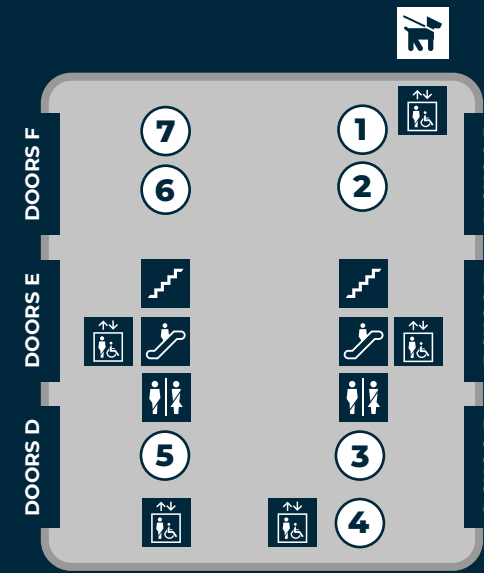

## CONCOURSE A

GATES 1-9  
AMERICAN  
ALLEGIAN  
SOUTHWEST

LEVEL 2  
ALL FLIGHTS

## CONCOURSE B

GATES 16-30  
BREEZE  
DELTA  
FRONTIER  
JETBLUE  
SPIRIT  
UNITED

# TERMINAL MAP

LEVEL 1  
CHECK-IN & TICKETING

LEVEL 1  
BAGGAGE CLAIM  
& GROUND  
TRANSPORTATION

### SERVICES

- Airline Baggage Offices
- Animal Relief Area
- Art
- Assisted Care Restroom
- ATM
- Bag Claim
- Business Lounge
- Conference Rooms
- Family Restroom
- Information Center
- KidsPort Play Area
- Lost & Found
- Mothers Room
- Police Department
- Restrooms
- Security Checkpoint
- USO Welcome Center
- Water fill Station