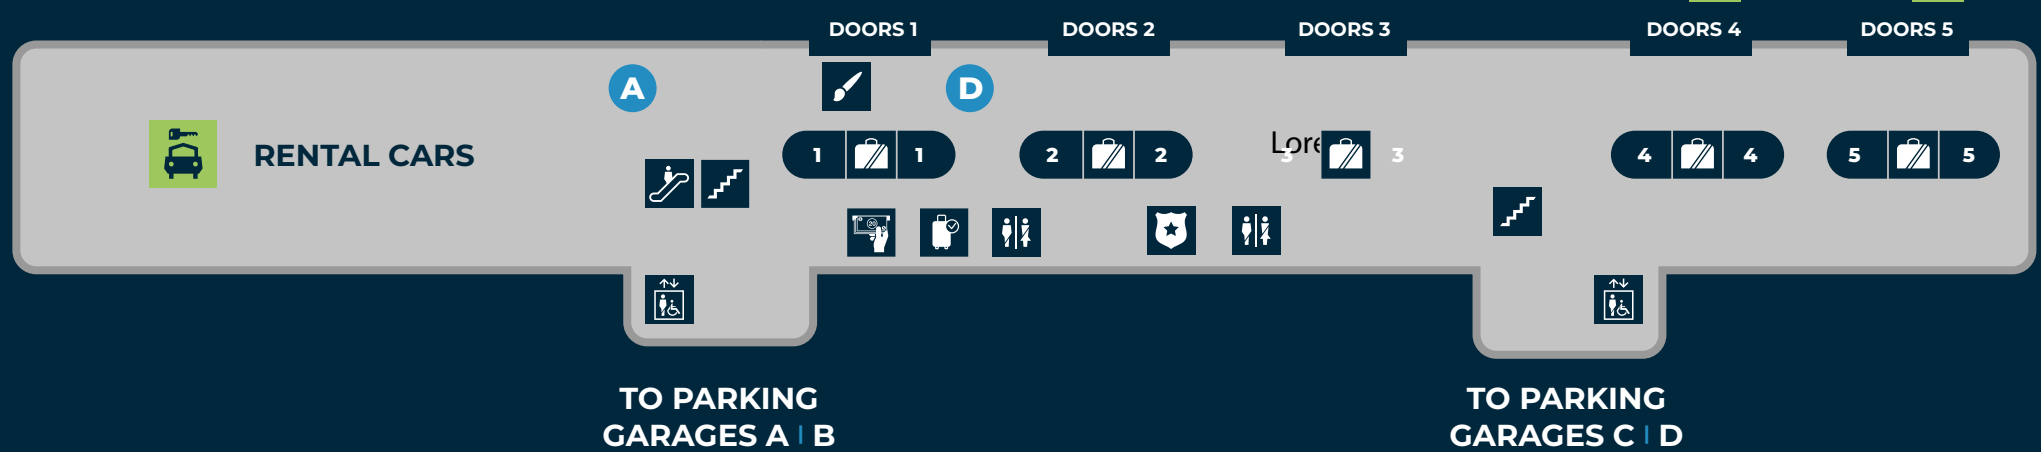

## CONCOURSE B

GATES 16-30  
BREEZE  
DELTA  
FRONTIER  
JETBLUE  
SPIRIT  
UNITED

# TERMINAL MAP

LEVEL 1  
CHECK-IN & TICKETING

LEVEL 1  
BAGGAGE CLAIM  
& GROUND  
TRANSPORTATION

### SERVICES

- Airline Baggage Offices
- Animal Relief Area
- Art
- Assisted Care Restroom
- ATM
- Bag Claim
- Business Lounge
- Conference Rooms
- Family Restroom
- Information Center
- KidsPort Play Area
- Lost & Found
- Mothers Room
- Police Department
- Restrooms
- Security Checkpoint
- USO Welcome Center
- Water fill Station