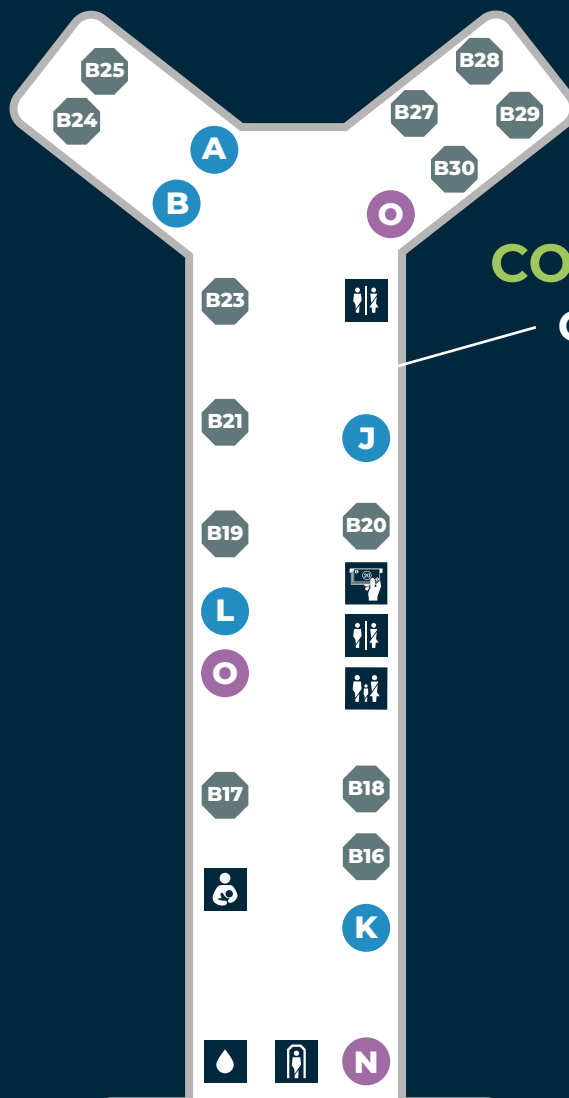

## CONCOURSE A

GATES 1-9  
AMERICAN  
ALLEGIAN  
SOUTHWEST

LEVEL 2  
ALL FLIGHTS

## CONCOURSE B

GATES 16-30  
BREEZE  
DELTA  
FRONTIER  
JETBLUE  
SPIRIT  
UNITED

# TERMINAL MAP

LEVEL 1  
CHECK-IN & TICKETING

LEVEL 1  
BAGGAGE CLAIM  
& GROUND  
TRANSPORTATION

### AIRLINE TICKET COUNTERS

- Allegiant
- American Airlines
- Breeze
- Delta
- Frontier
- JetBlue
- Southwest
- Spirit
- United